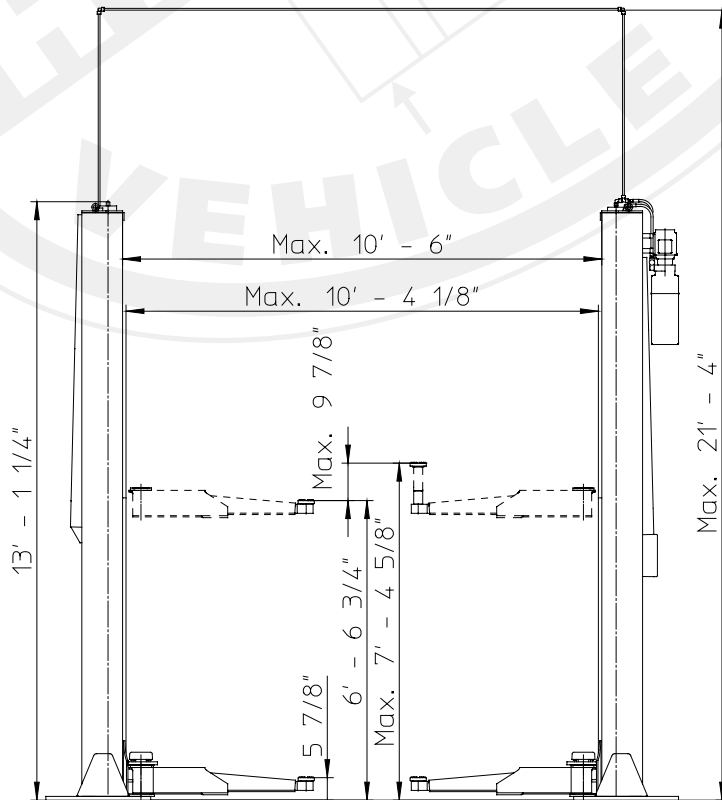

Specifications & Measurements

Vehicle lift Type: SK 2082
Lifting system: Hydraulic
Capacity: 18,000 lbs.
Lifting time: 62 Sec.
Lifting height: 79"
Pick-up height: 5 7/8"

SK 2082