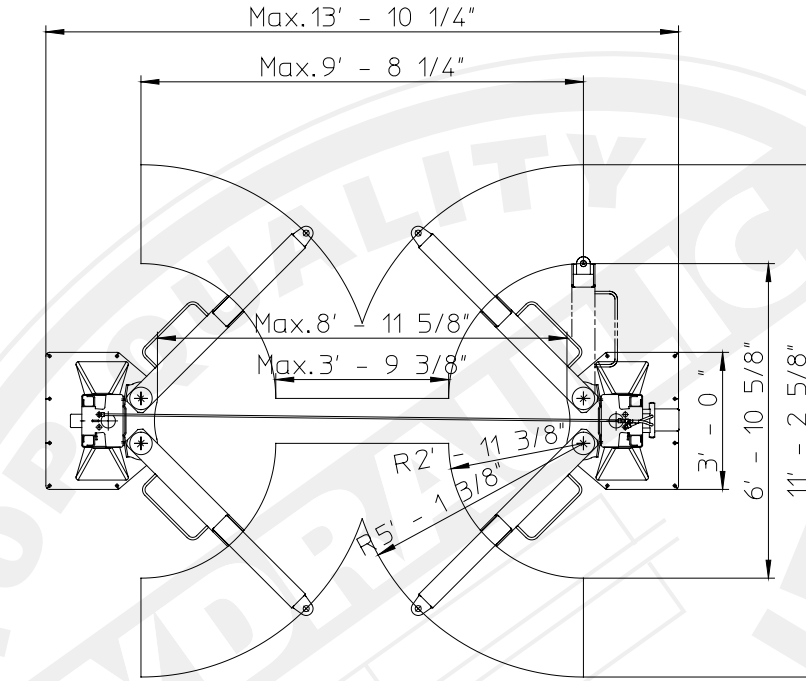

Specifications & Measurements

Vehicle lift Type: SK 2082
Lifting system: Hydraulic
Capacity: 18,000 lbs.
Lifting time: 62 Sec.
Lifting height: 79"
Pick-up height: 5 7/8"

SK 2082